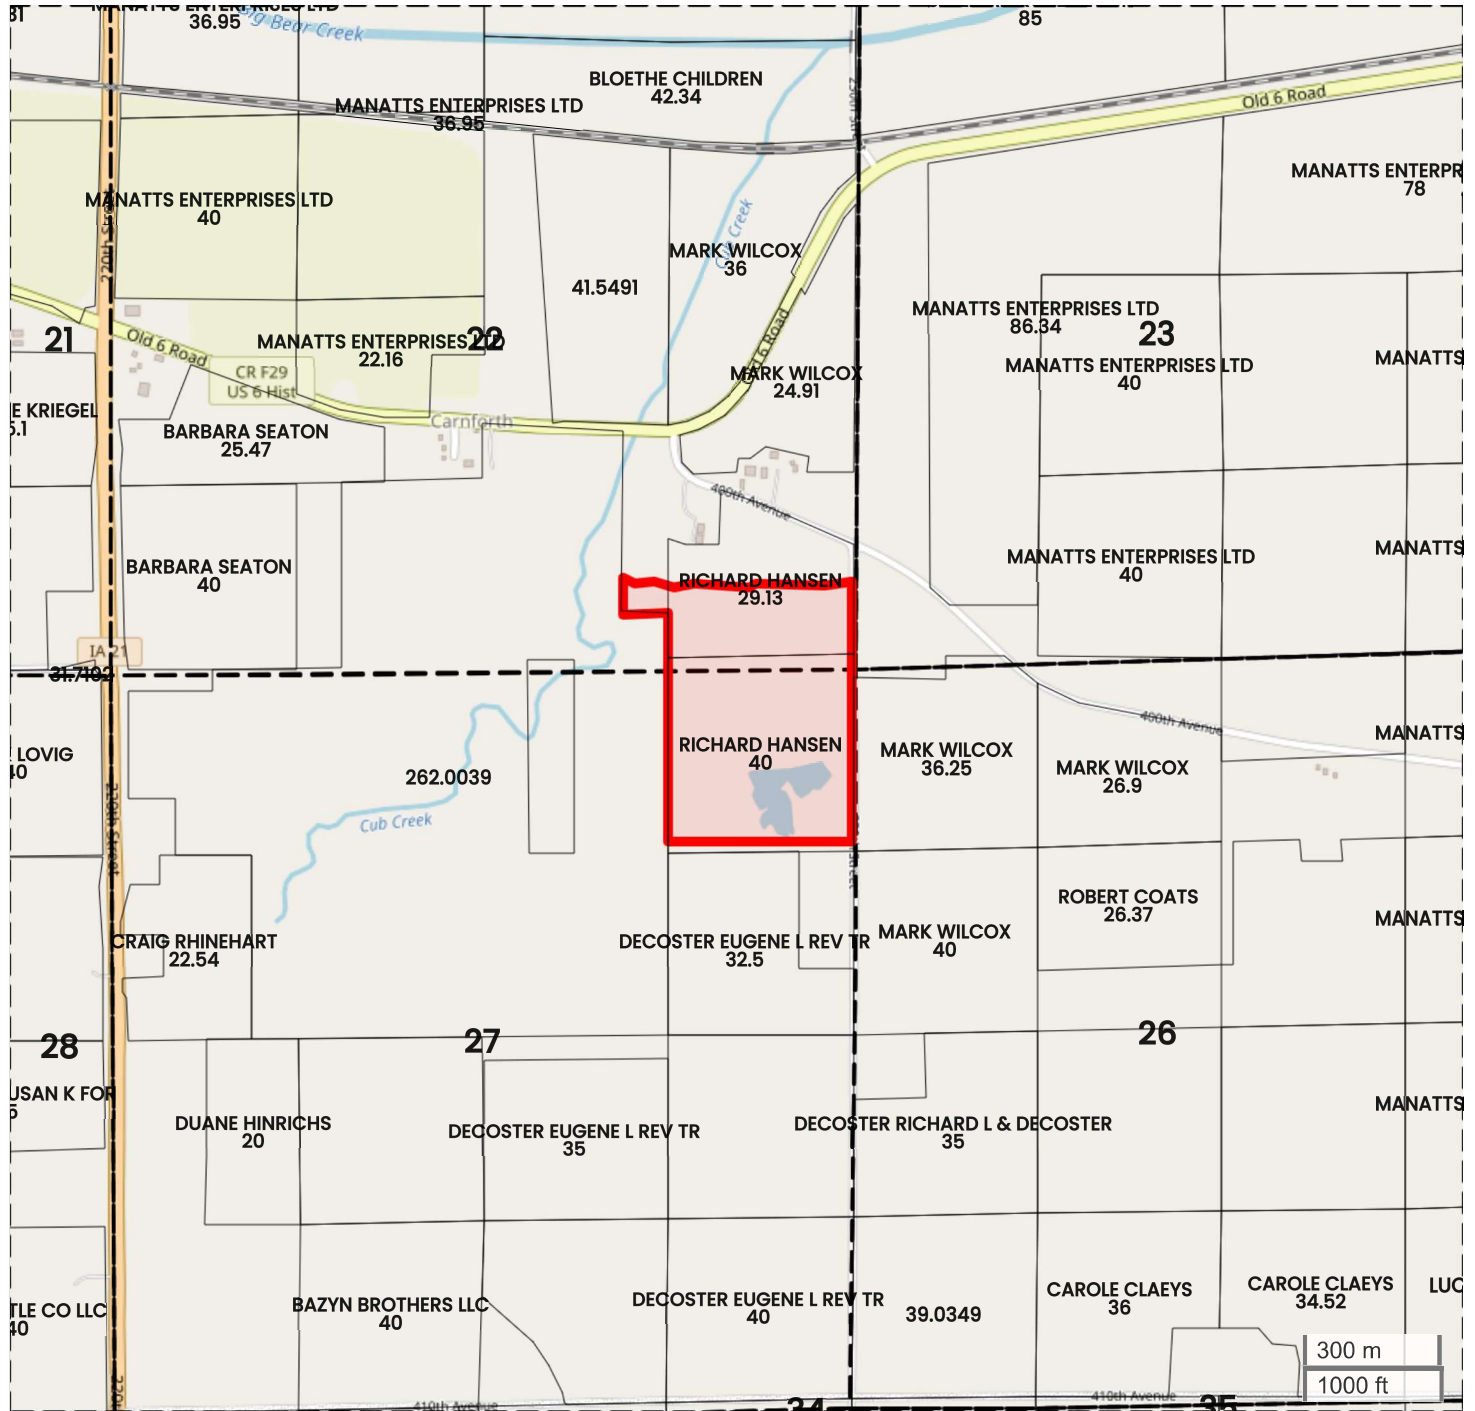

TRACT 2 (56.50 AC TOTAL, 28.57 AC TILLABLE)

# PLAT MAP

Center: 41.716763, -92.341578

22-80N-13W

Warren Township

Poweshiek County, IA

FarmWorth, LLC makes no warranties, express or implied, regarding the accuracy of any information provided through FarmWorth.com. User is solely responsible for independently verifying all information prior to use and waives any claims against FarmWorth, LLC arising from inaccuracies in such information.